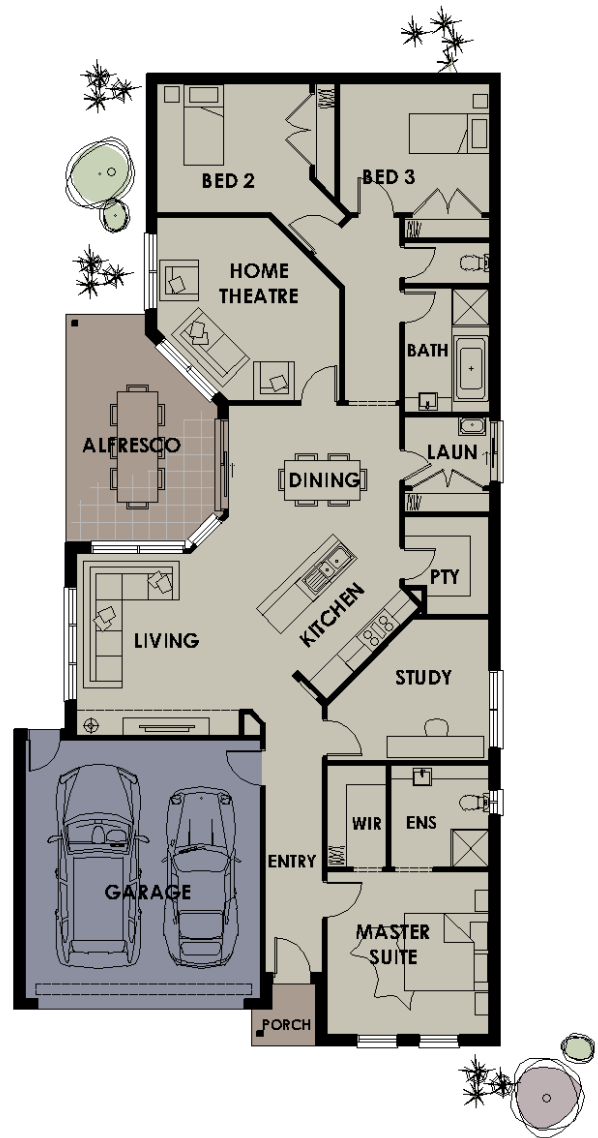

Hepburn 239 D2 LH

Porch	1.5 x 1.4
Alfresco	3.5 x 4.3
Garage	5.5 x 6.0
Master Bedroom	3.8 x 3.8
Bed 2	3.5 x 3.0
Bed 3	3.5 x 3.0
Study	3.8 x 3.3
Living	4.2 x 4.2
Dining	4.0 x 3.0
Home Theatre	6.0 x 3.7
Exterior Length	22600
Exterior Width	11300
House Area Total	222.13
House Squares	23.91
Minimum Block Size*	12.5 x 30