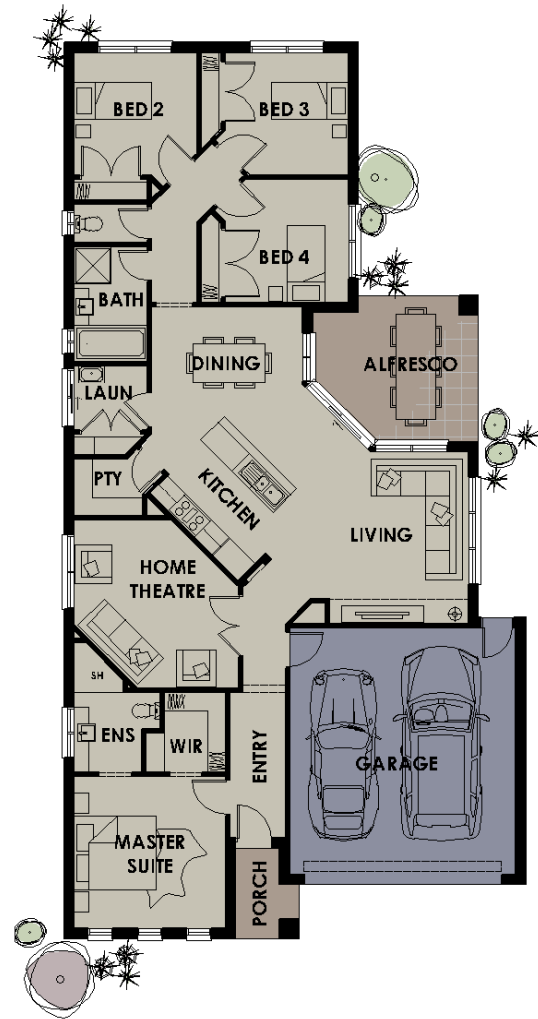

# Franklin 220 A1 RH

Porch	1.5 x 2.2
Alfresco	4.0 x 3.6
Garage	5.5 x 6.0
Master Bedroom	3.7 x 3.7
Bed 2	3.0 x 3.0
Bed 3	3.0 x 3.0
Bed 4	3.0 x 3.0
Living	4.2 x 4.2
Dining	3.7 x 2.7
Home Theatre	5.7 x 3.5
Exterior Length	21850
Exterior Width	11260
House Area Total	204.28
House Squares	22.00
Minimum Block Size*	12.5 x 28