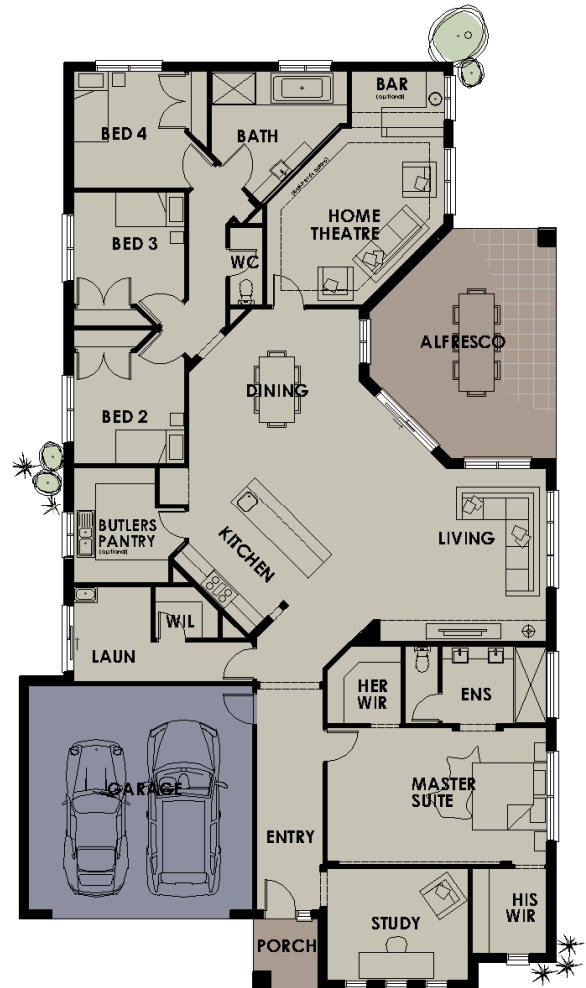

# Bogart 336 D4 RH

Porch	2.0 x 1.9
Alfresco	5.0 x 6.2
Garage	6.0 x 6.0
Master Bedroom	5.9 x 3.7
Bed 2	3.0 x 3.0
Bed 3	3.0 x 3.0
Bed 4	3.0 x 3.0
Study	3.8 x 3.0
Living	5.7 x 4.7
Dining	4.5 x 4.5
Home Theatre	6.7 x 3.8
Exterior Length	24880
Exterior Width	14380
House Area Total	312.38
House Squares	33.63
Minimum Block Size*	16 x 32