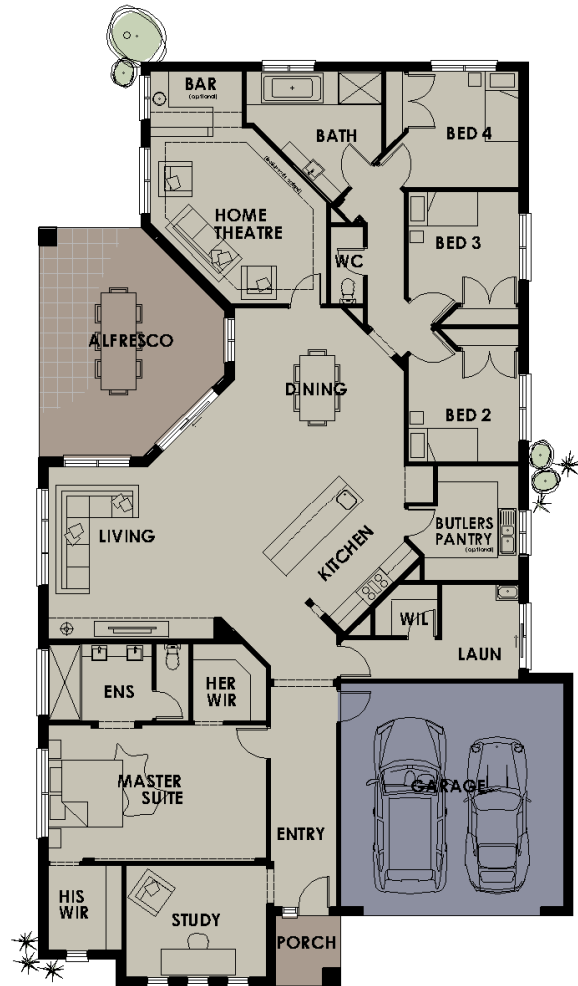

Bogart 336 D4 LH

Porch	2.0 x 1.9
Alfresco	5.0 x 6.2
Garage	6.0 x 6.0
Master Bedroom	5.9 x 3.7
Bed 2	3.0 x 3.0
Bed 3	3.0 x 3.0
Bed 4	3.0 x 3.0
Study	3.8 x 3.0
Living	5.7 x 4.7
Dining	4.5 x 4.5
Home Theatre	6.7 x 3.8
Exterior Length	24880
Exterior Width	14380
House Area Total	312.38
House Squares	33.63
Minimum Block Size*	16 x 32