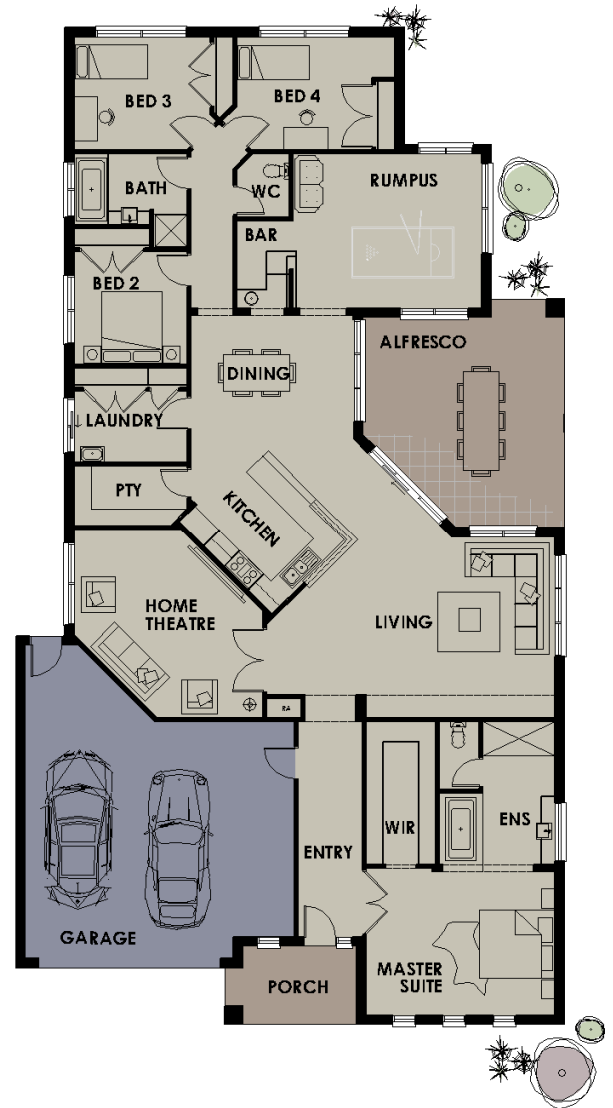

Adelphi 357 D2 RH

Porch	3.5 x 2.0
Alfresco	5.3 x 6.0
Garage	7.1 x 6.2 (+ Store)
Master Bedroom	5.0 x 3.8
Bed 2	3.0 x 3.0
Bed 3	3.6 x 3.0
Bed 4	3.6 x 3.0
Living	5.8 x 4.8
Dining	4.3 x 3.6
Rumpus	5.0 x 4.0
Home Theatre	7.0 x 4.0
Exterior Length	26350
Exterior Width	14490
House Area Total	309.71
House Squares	33.34
Minimum Block Size*	15.7 x 33