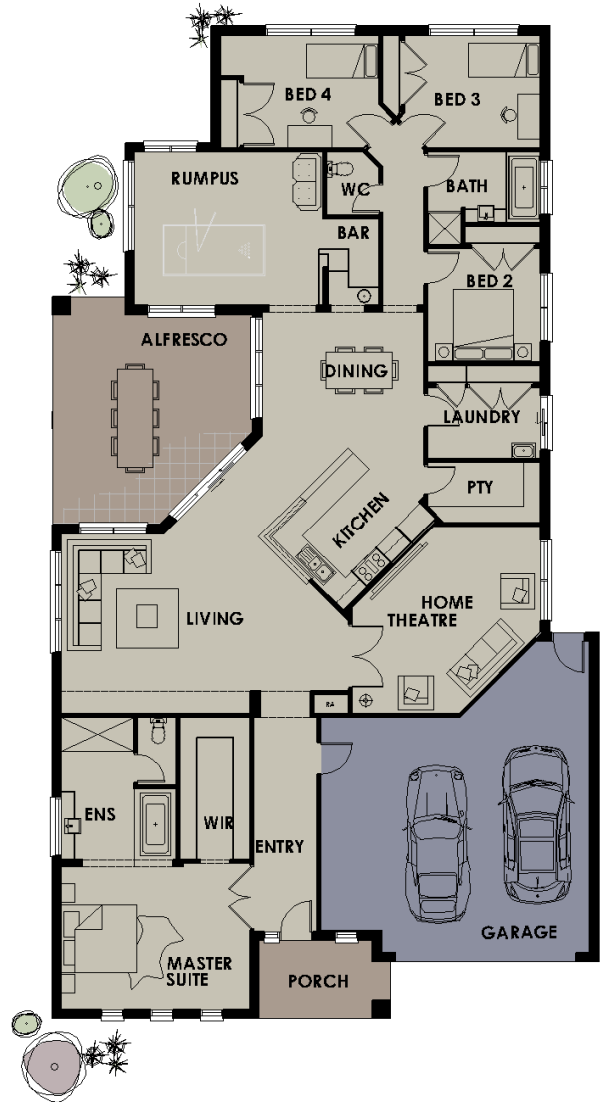

Adelphi 357 D2 LH

Porch	3.5 x 2.0
Alfresco	5.3 x 6.0
Garage	7.1 x 6.2 (+ Store)
Master Bedroom	5.0 x 3.8
Bed 2	3.0 x 3.0
Bed 3	3.6 x 3.0
Bed 4	3.6 x 3.0
Living	5.8 x 4.8
Dining	4.3 x 3.6
Rumpus	5.0 x 4.0
Home Theatre	7.0 x 4.0
Exterior Length	26350
Exterior Width	14490
House Area Total	331.62
House Squares	35.70
Minimum Block Size*	15.7 x 33