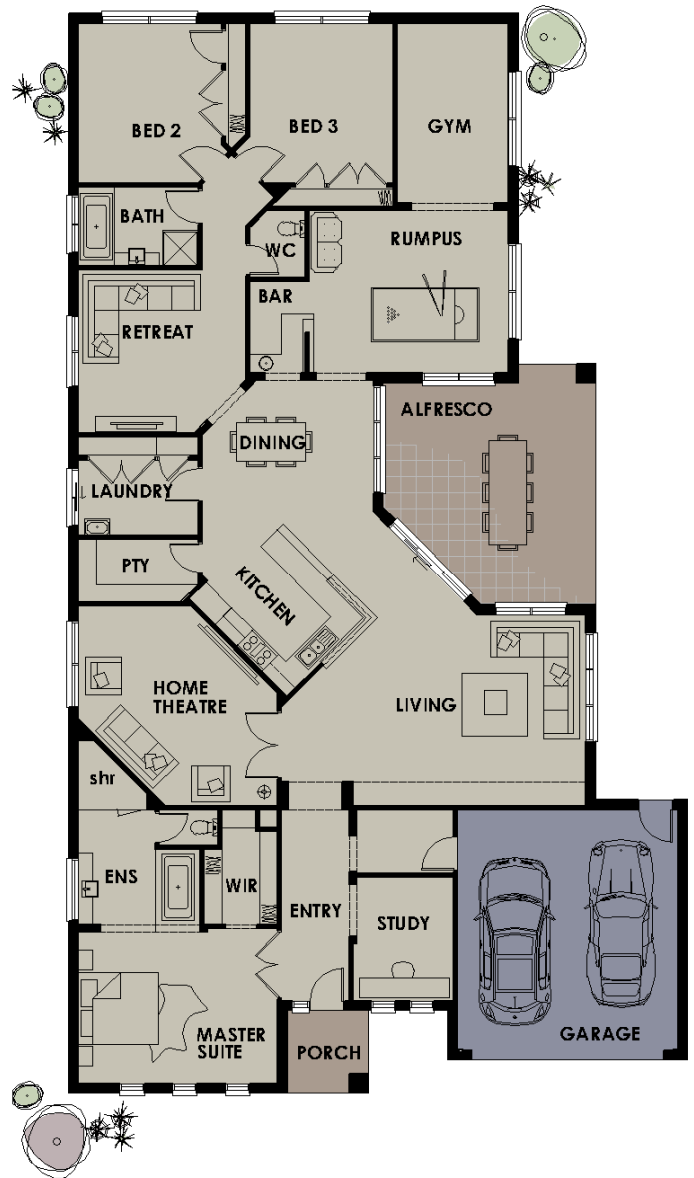

Adelphi 374 A4 RH

Porch	2.0 x 2.0
Alfresco	5.3 x 6.0
Garage	5.5 x 6.0
Master Bedroom	5.0 x 3.8
Bed 2	3.6 x 4.0
Bed 3	3.6 x 4.0
Study	2.5 x 3.1
Gym	2.8 x 4.5
Retreat	4.2 x 4.1
Living	5.8 x 4.8
Dining	4.3 x 3.6
Rumpus	5.0 x 4.0
Home Theatre	7.0 x 4.0

Exterior Length	27050
Exterior Width	15500
House Area Total	347.64
House Squares	37.42
Minimum Block Size*	16.7 x 35

www.inspiredhomes.com.au

Phone 1300 10 20 47

* To be used as a guide only as requirements can vary due to council requirements and/or estate guidelines

+ Dimensions rounded to nearest 0.1m

+ This home design is exclusively owned by Inspired Homes and is subject to Copyright. No unauthorised use of designs in part or in full is permitted. Inspired Homes reserves the right to amend its designs and inclusions without notice due to continuous development and improvement.